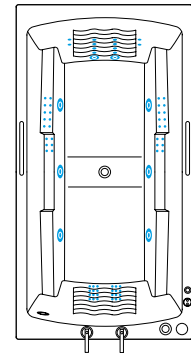

SPA-LUX SYSTEM IS AVAILABLE FOR FOLLOWING AQUATOR MEDICAL THERAPY BATHS

AQ-54

AQ-29

AQ-28

AQ-27

AQ-31

BASIC EQUIPMENT

- Bath AQ-54 / AQ-29 / AQ-28 / AQ-27 / AQ-31
- Soft wave hydromassage with four continuously changing zones
- Chrome plated metal surfaces