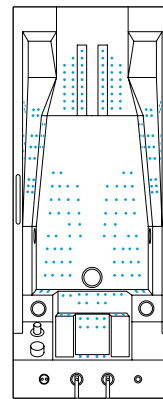

SPA-LUX SYSTEM IS AVAILABLE FOR FOLLOWING AQUATOR MEDICAL THERAPY BATHS

AQ-54

AQ-29

AQ-28

AQ-27

AQ-31

BASIC EQUIPMENT

- Bath AQ-54 / AQ-29 / AQ-28 / AQ-27 / AQ-31
- Soft wave hydromassage with four continuously changing zones
- Chrome plated metal surfaces