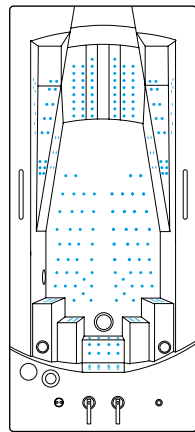

BATH WITH WAVE MASSAGE, POSSIBILITY TO SIMULTANEOUSLY CARRY OUT FACIAL BEAUTY TREATMENT

WAVE MASSAGE

UP TO 240 NANO JETS
IN 4 ZONES

GREAT FOR CARRYING OUT
FACIAL BEAUTY TREATMENTS

EXTRA QUIET OPERATION

Scan this QR code or go to
aquator-medical.com
to watch the video

SPA-LUX SYSTEM IS AVAILABLE FOR FOLLOWING AQUATOR MEDICAL THERAPY BATHS

AQ-54

AQ-29

AQ-28

AQ-27

AQ-31

BASIC EQUIPMENT

- Bath AQ-54 / AQ-29 / AQ-28 / AQ-27 / AQ-31
- Soft wave hydromassage with four continuously changing zones
- Chrome plated metal surfaces