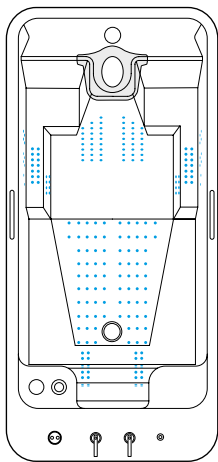

BATH WITH WAVE MASSAGE, POSSIBILITY TO SIMULTANEOUSLY CARRY OUT FACIAL BEAUTY TREATMENT

WAVE MASSAGE

UP TO 240 NANO JETS
IN 4 ZONES

GREAT FOR CARRYING OUT
FACIAL BEAUTY TREATMENTS

EXTRA QUIET OPERATION

Scan this QR code or go to
aquator-medical.com
to watch the video

SPA-LUX SYSTEM IS AVAILABLE FOR FOLLOWING AQUATOR MEDICAL THERAPY BATHS

AQ-54

AQ-29

AQ-28

AQ-27

AQ-31

BASIC EQUIPMENT

- Bath AQ-54 / AQ-29 / AQ-28 / AQ-27 / AQ-31
- Soft wave hydromassage with four continuously changing zones
- Chrome plated metal surfaces