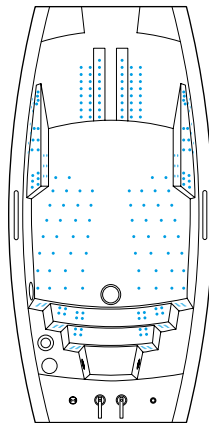

BATH WITH WAVE MASSAGE, POSSIBILITY TO SIMULTANEOUSLY CARRY OUT FACIAL BEAUTY TREATMENT

WAVE MASSAGE

UP TO 240 NANO JETS
IN 4 ZONES

GREAT FOR CARRYING OUT
FACIAL BEAUTY TREATMENTS

EXTRA QUIET OPERATION

Scan this QR code or go to
aquator-medical.com
to watch the video

SPA-LUX SYSTEM IS AVAILABLE FOR FOLLOWING AQUATOR MEDICAL THERAPY BATHS

AQ-54

AQ-29

AQ-28

AQ-27

AQ-31

BASIC EQUIPMENT

- Bath AQ-54 / AQ-29 / AQ-28 / AQ-27 / AQ-31
- Soft wave hydromassage with four continuously changing zones
- Chrome plated metal surfaces